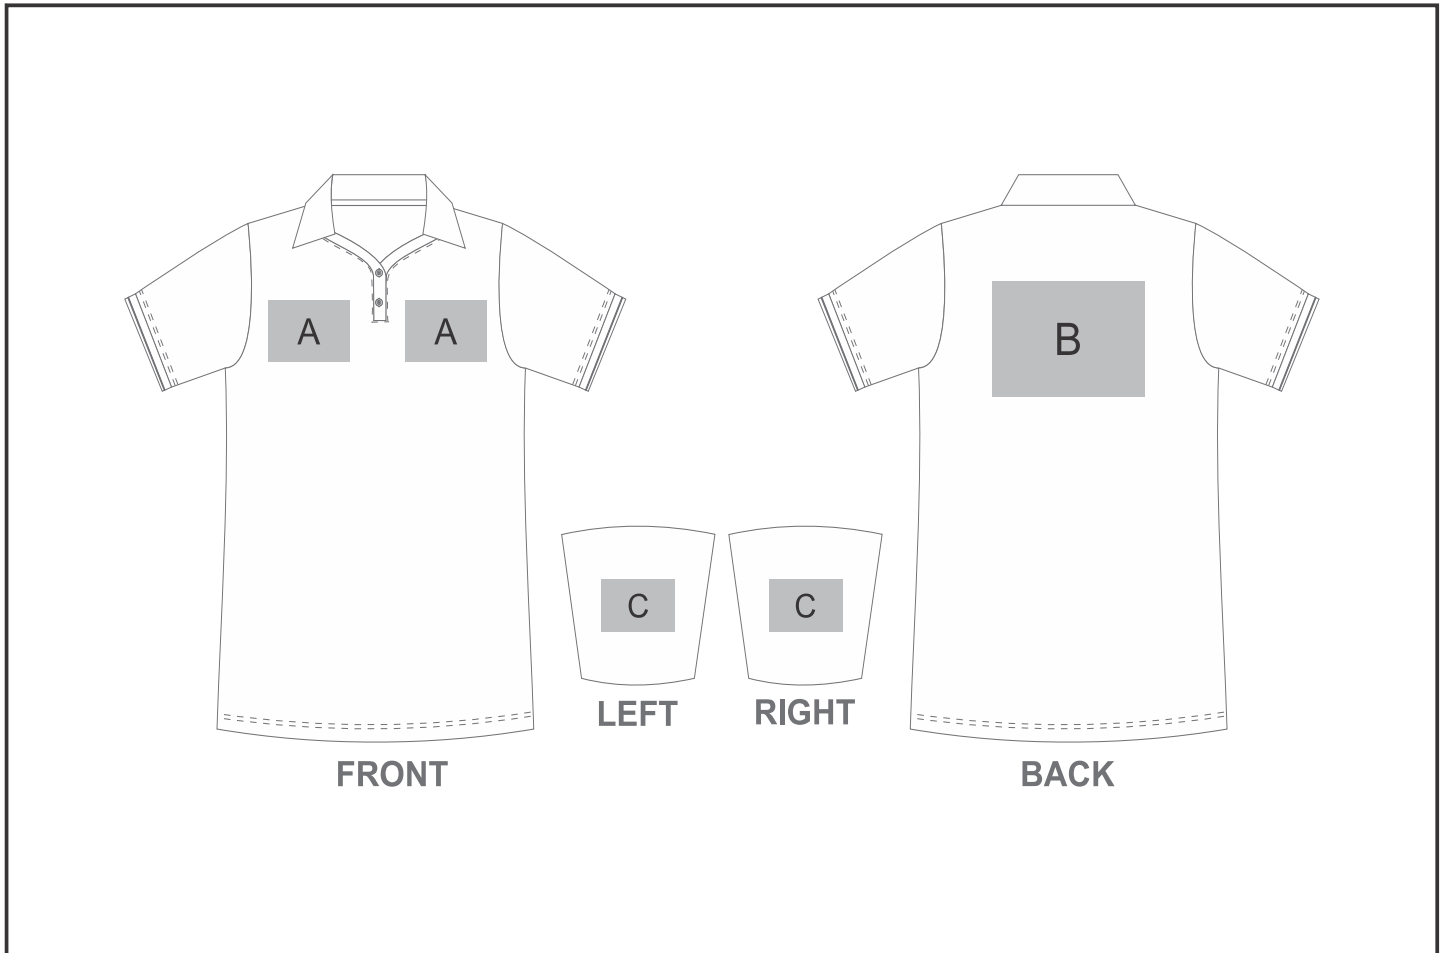

### Need to know:

Includes 1-Position Digital Transfer (setup fee applies)

- DTC/EMB inclusive Parameters: Left/Right Chest or Back = 100mm x 100mm

### Branding Options:

Position	Branding Method (Branding Code)	No. of Colours	Dimension
A	Screen Print (SA)	1 Colour	100mm wide x 80mm high
A	Embroidery (EMB-A)	N/A	100mm wide x 100mm high
A	Digital Transfer Clothing A6 (DTC-A6)	Full Colour	100mm wide x 100mm high
A	Silicone (STP-A)	N/A	30mm wide x 30mm high
A	Silicone (STP-B)	N/A	50mm wide x 50mm high
A	Silicone (STP-C)	N/A	80mm wide x 80mm high
A	Silicone (STP-D)	N/A	100mm wide x 40mm high

B	Screen Print (SA)	1 Colour	260mm wide x 200mm high
---	-------------------	----------	-------------------------

B	Embroidery (EMB-A)	N/A	200mm wide x 200mm high
B	Digital Transfer Clothing A6 (DTC-A6)	Full Colour	105mm wide x 148mm high
B	Digital Transfer Clothing A5 (DTC-A5)	Full Colour	210mm wide x 148mm high
B	Silicone (STP-A)	N/A	30mm wide x 30mm high
B	Silicone (STP-B)	N/A	50mm wide x 50mm high
B	Silicone (STP-C)	N/A	80mm wide x 80mm high
B	Silicone (STP-D)	N/A	120mm wide x 40mm high

C	Screen Print (SA)	1 Colour	60mm wide x 60mm high
C	Embroidery (EMB-A)	N/A	80mm wide x 80mm high
C	Digital Transfer Clothing A6 (DTC-A6)	Full Colour	80mm wide x 80mm high
C	Silicone (STP-A)	N/A	30mm wide x 30mm high
C	Silicone (STP-B)	N/A	50mm wide x 50mm high
C	Silicone (STP-C)	N/A	80mm wide x 80mm high